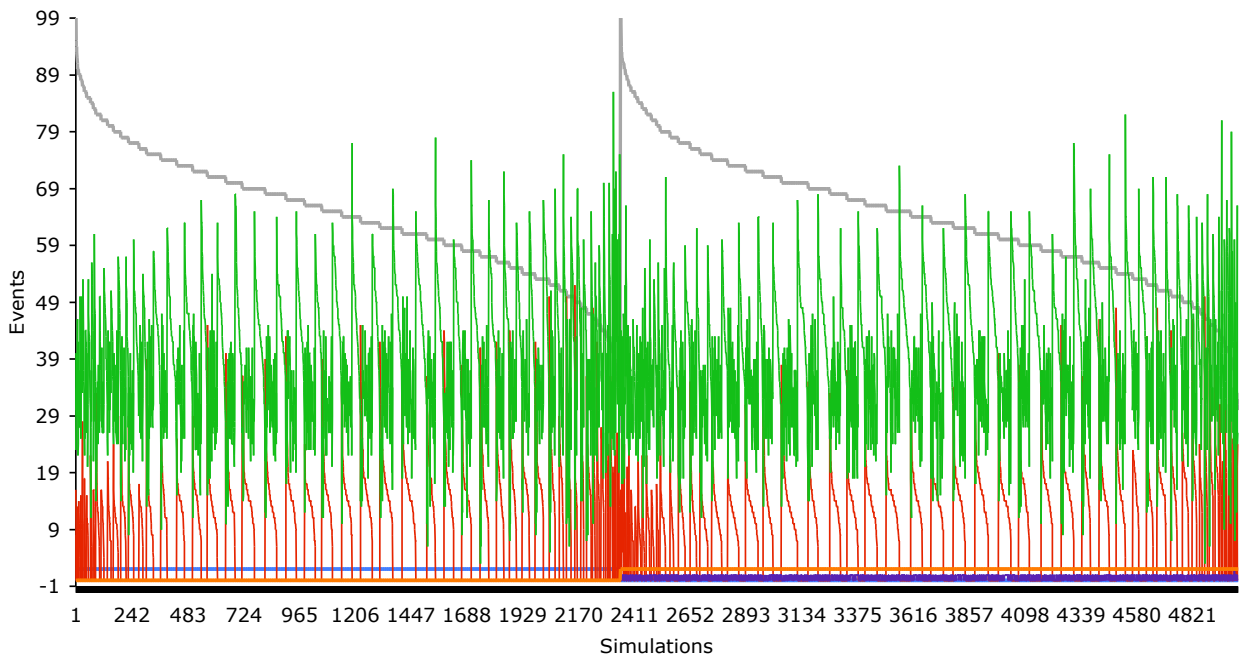

Undesirable: 6 members, 5 unprofitable, 24 quotas.

#LeaderVisit #GroupVisit #CoveredLosses
#ExpellingVotes #TotalSupport #TotalFines

Undesirable: 7 members, 5 unprofitable, 24 quotas.

#LeaderVisit #GroupVisit #CoveredLosses #ExpellingVotes #TotalSupport #TotalFines