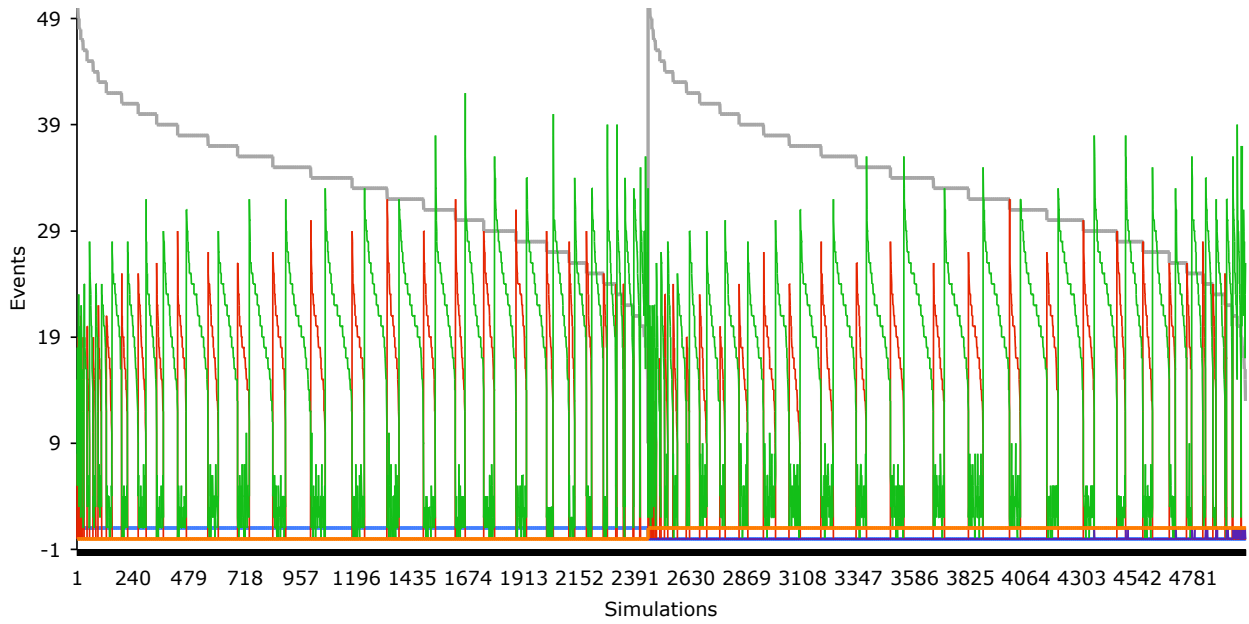

Undesirable: 6 members, 5 unprofitable, 24 quotas.

#LeaderVisit #GroupVisit #CoveredLosses
#ExpellingVotes #TotalSupport #TotalFines

Undesirable: 7 members, 5 unprofitable, 24 quotas.

#LeaderVisit #GroupVisit #CoveredLosses #ExpellingVotes #TotalSupport #TotalFines